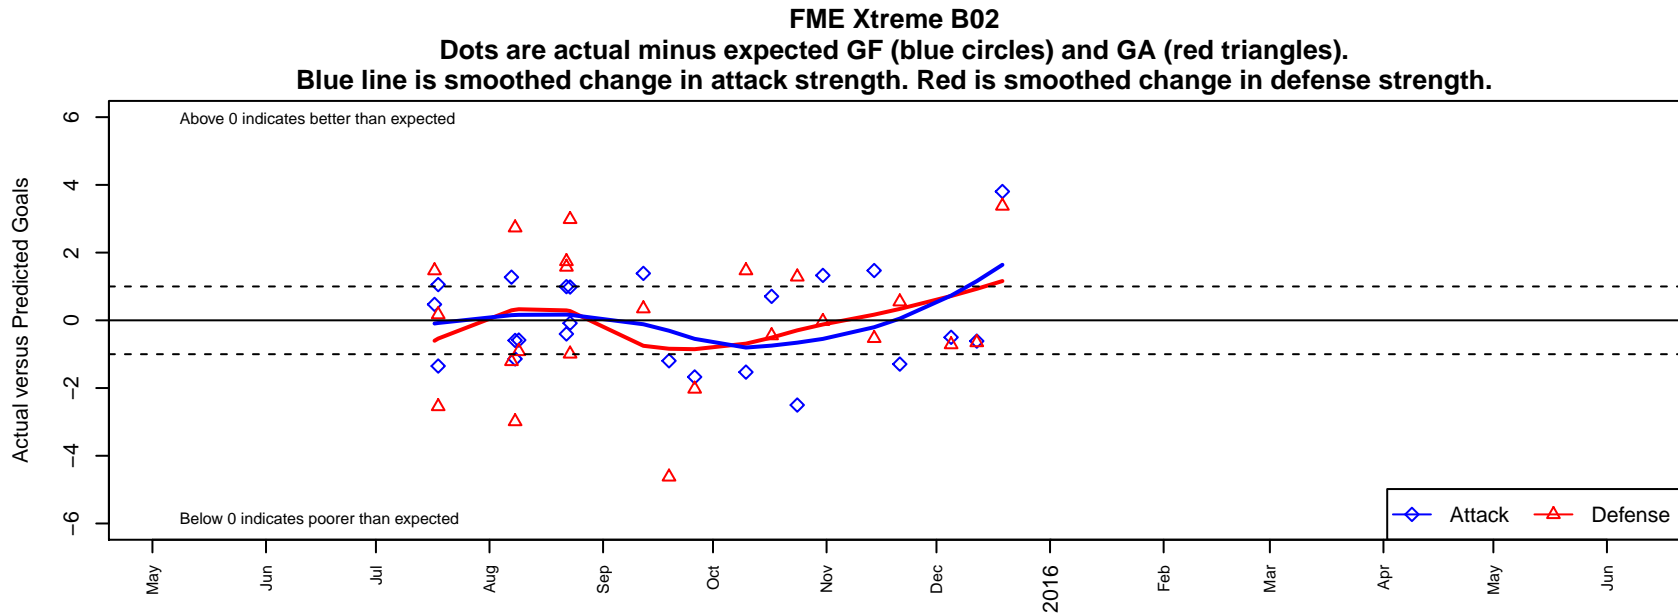

**attack and defense variance (black dot)
relative to other teams
and top 10 in region**

**attack and defense rating
relative to others at age
and all opponents in last 13 months**

FME Xtreme B02

Fife Milton Edgewood SC
Milton, WA
B02 total strength=629
attack=0.77 defense=0.39
fall league = NPSL Div 3 U13

alt names used:
FME Extreme 02
FME Xtreme '02
FME Xtreme '02 (FMEJSC)

Venues played:
2015 KITG BU13 Red
2015 Blast Off BU13 A
2015 Xtreme Cup BU13 Silver
2015 NPSL Division 3 U13