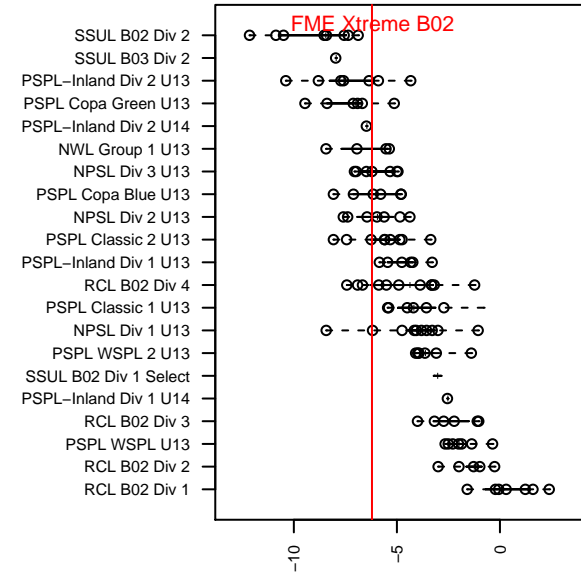

**attack and defense rating
relative to others at age
and all opponents in last 13 months**