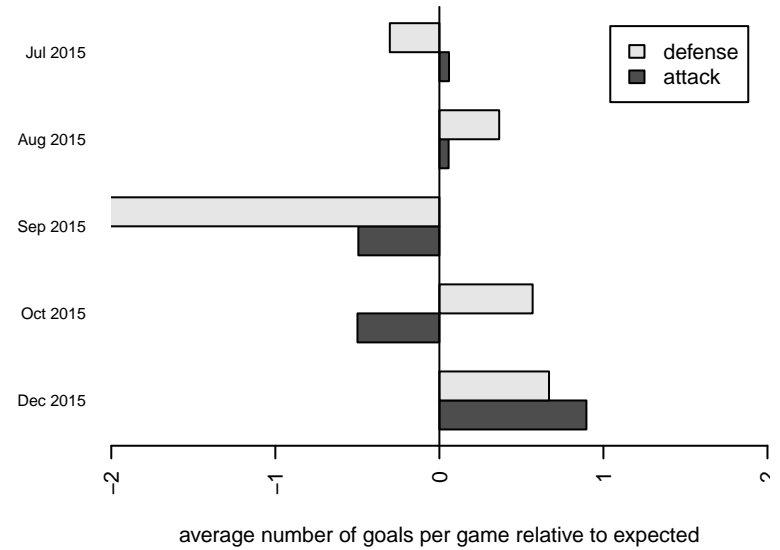

Performance relative to 13 month average